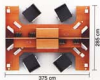

Senior Staff 7A

Wood, fabric & glass slim panel partition