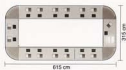

36B Conference

Meeting desk with extension
Grey fin.